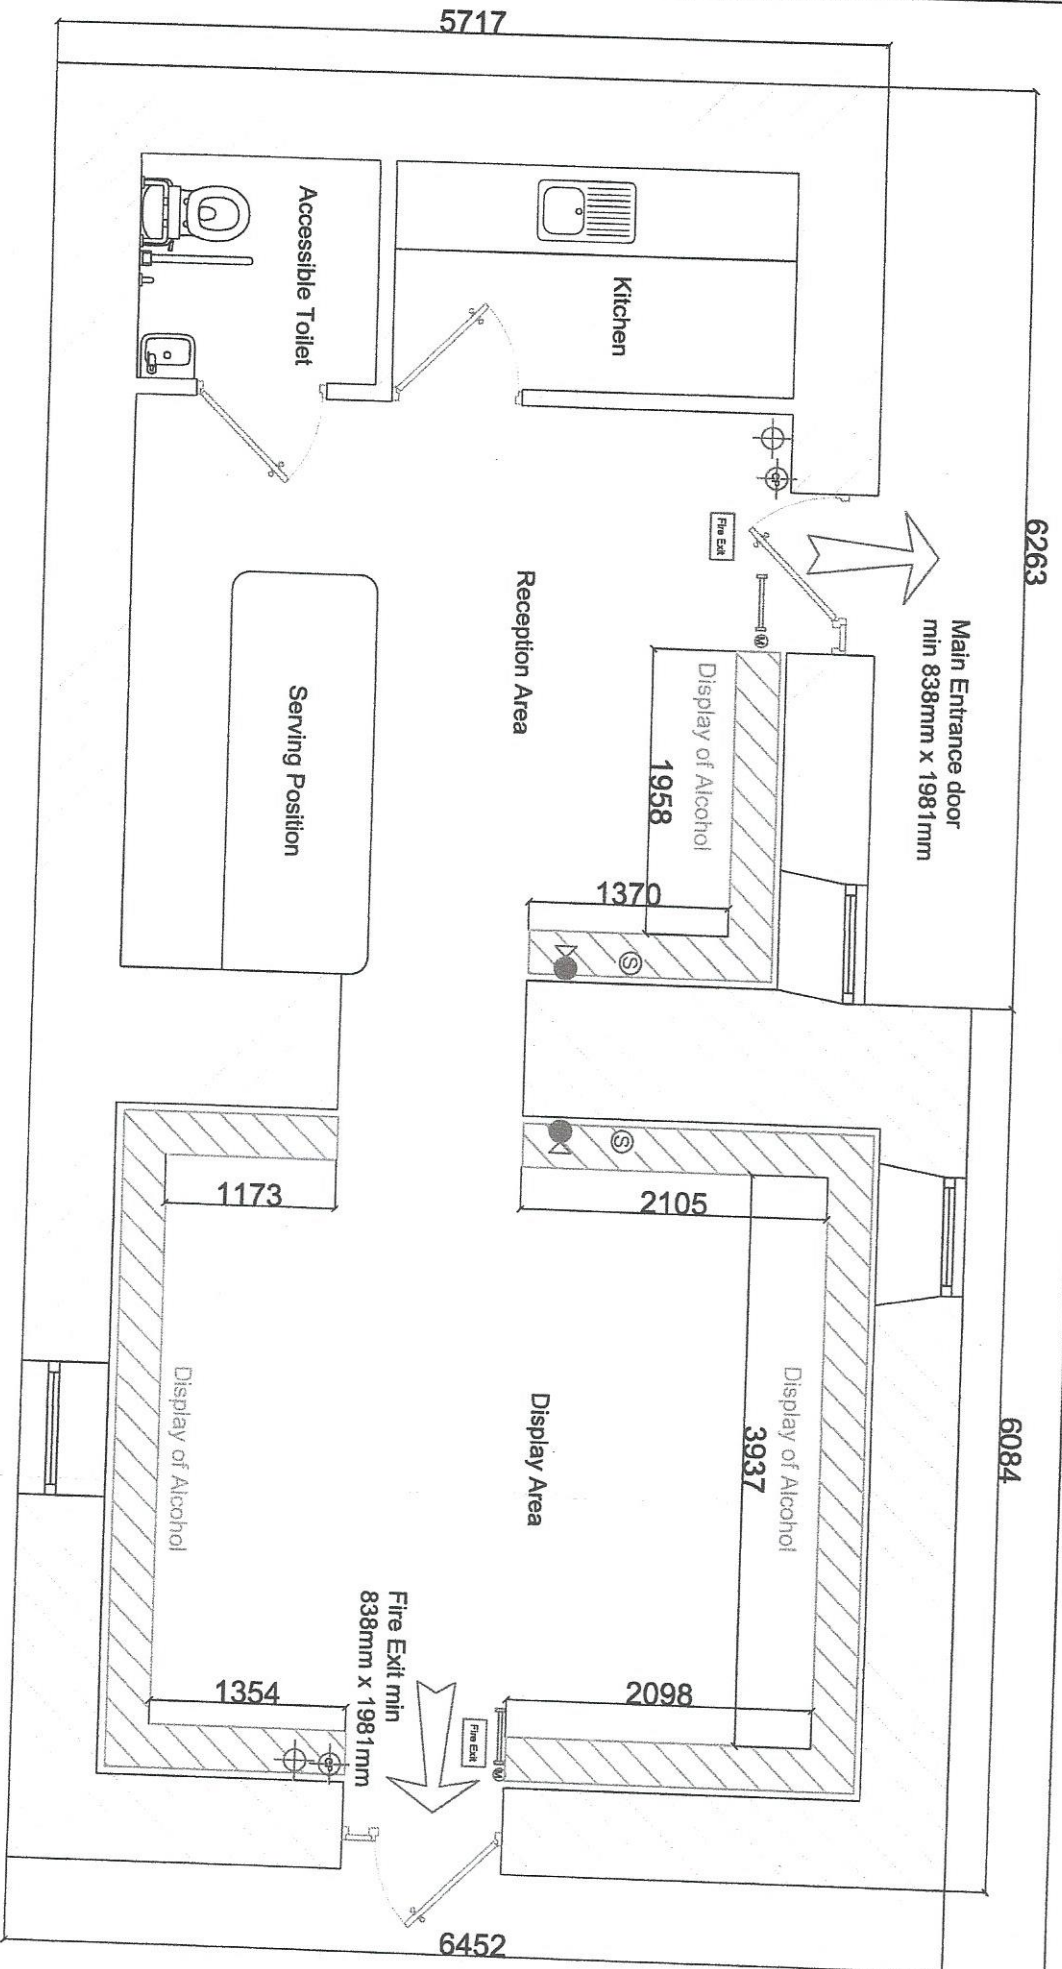

Plan 1:50

ELECTRICAL AND MECHANICAL LEGEND

	Distribution board
	Smoke detectors to BS 5839 pt6 2013 alarm on interlinked

Notes:
Children and Young Persons will have access throughout
All activities will occur throughout